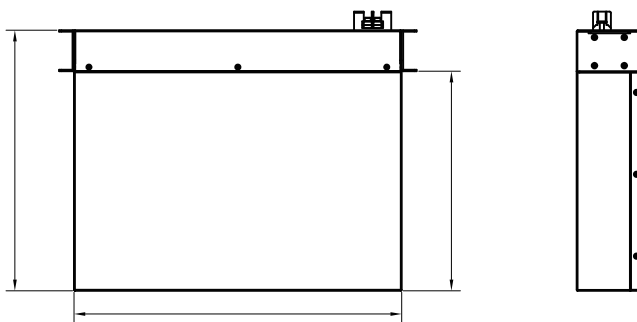

SCIFP 48V系列

48V

优势

-
-
-
- /
-
-
- BMS

a. b. MS

-
-
-
-

Horizontal bars for text entry, alternating between light blue and light gray colors.

()